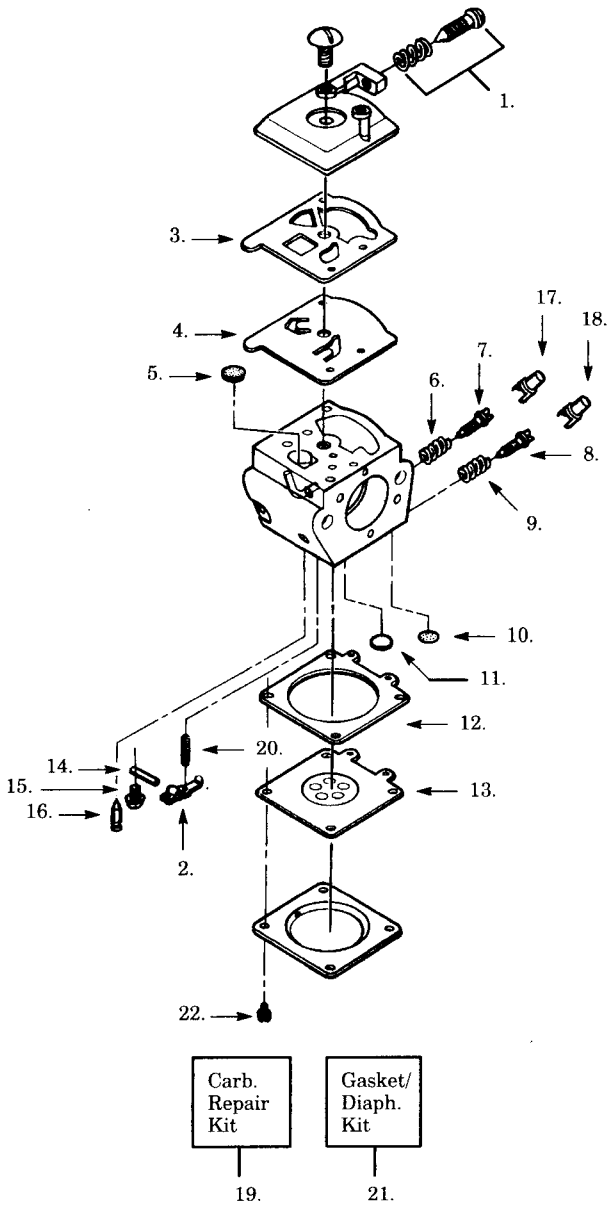

✓ = NEW PART NUMBER FOR THIS IPL ★ = REFER TO THE SERVICE REFERENCE INDICATED FOR MORE INFORMATION. (LOCATED AT END OF IPL)

Carburetor Ass'y.

#530-069629-WT-289 (w/ Limiter Caps)

Ref.	Part No.	Description
1.	530-035296	Idle Adv. Screw Kit
2.	530-035303	Metering Lever
3.	530-035164	Fuel Pump Gasket
4.	530-035166	Fuel Pump Diaphragm
5.	530-035300	Fuel Inlet Screen
6.	530-035293	Needle Spring (Low Speed)
7.	530-035383	Low Speed Needle
8.	530-035384	High Speed Needle
9.	530-035295	Needle Spring (High Speed)
10.	530-035162	Welch Plug (5/16)
11.	530-035299	Cup Plug
12.	530-035165	Metering Diaphragm Gasket
13.	530-035014	Metering Diaphragm
14.	530-035028	Metering Lever Pin
15.	530-035016	Metering Lever Pin Screw
16.	530-035301	Inlet Needle Valve
17.	530-038318	Limiter Cap High
18.	530-038317	Limiter Cap Low
19.	530-035298	Carburetor Repair Kit (Incl. 3-5 & 10-18)
20.	530-035302	Metering Lever Spring
21.	530-035173	Gasket/Diaphragm Kit (Incl. 3, 4, 12 & 13)
22.	530-035021	Metering Cover Screw Ass'y
Not Shown		
	530-031157	Limiter Cap Removal Tool
	530-031161	Limiter Cap Insertion Tool